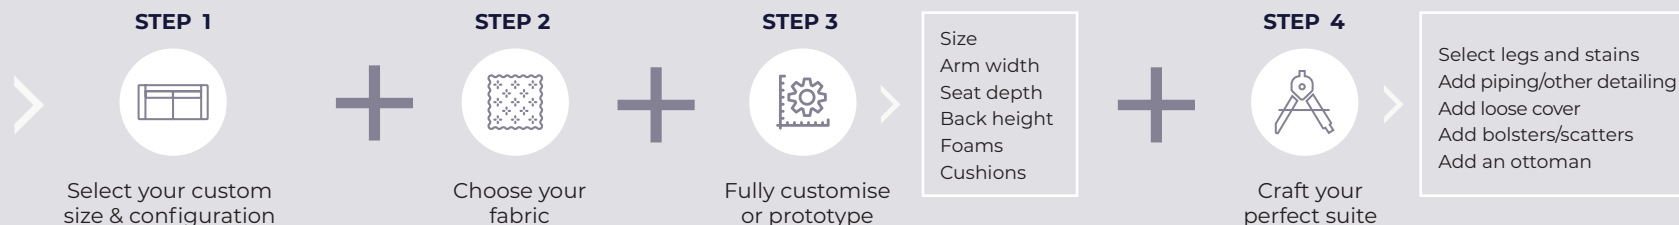

HOW IT WORKS