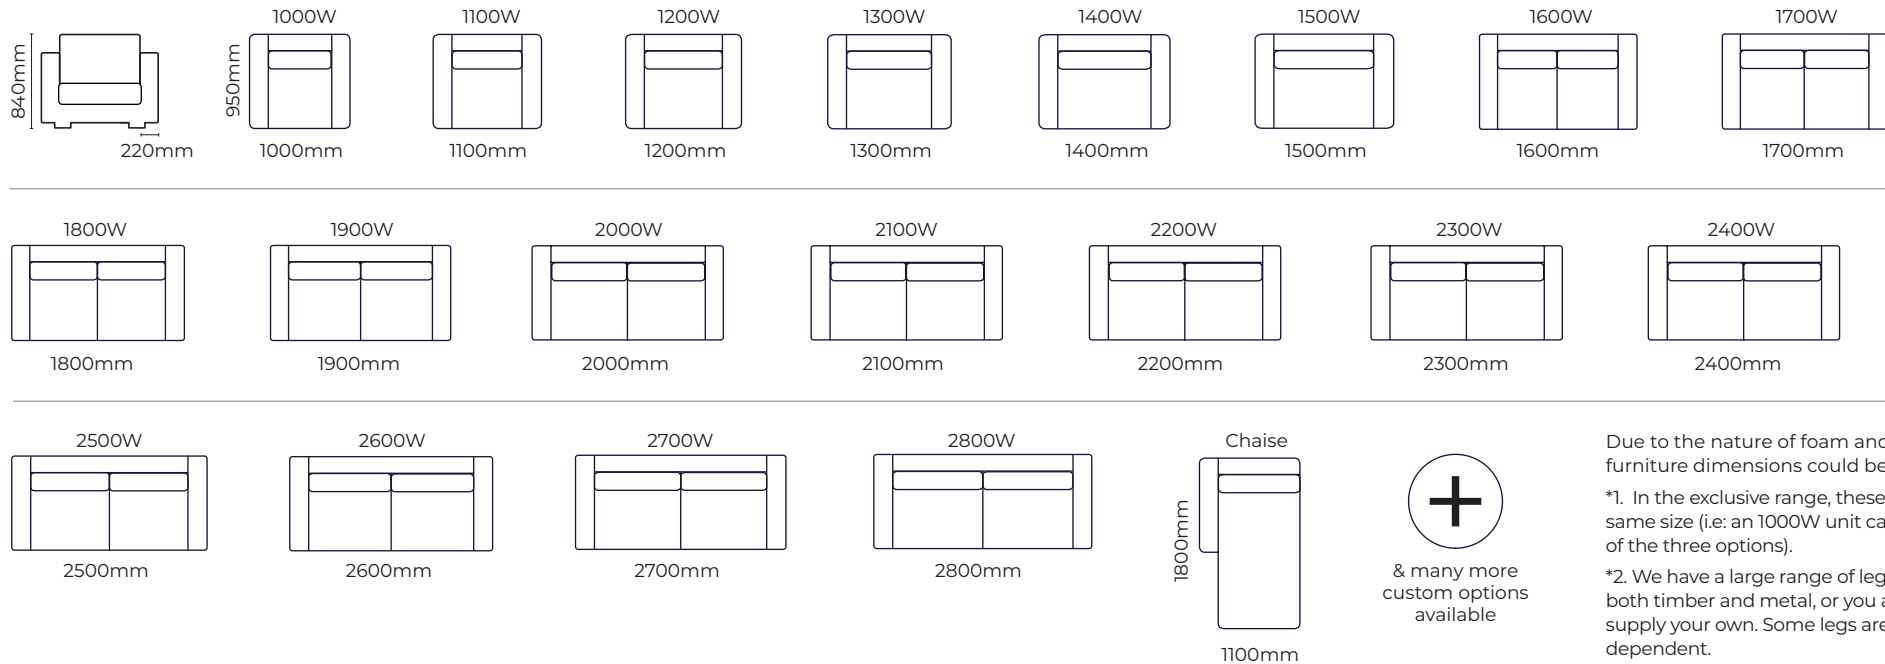

FEATURING

- A solid frame made from New Zealand kiln dried and high quality engineered, sustainable timbers.
- Premium metal zig-zag springs.
- Sizing available in 100mm increments, meaning you can truly find the perfect fit.
- Feather/fibre/foam mix seats and backs.
- Full customisation available - if you want to make an arm thinner or a back higher, we can tailor make to your specific needs.

HOW IT WORKS

LAZY SUNDAY / DIMENSIONS

SOFAS ALL SOFA SIZES AVAILABLE WITH NO ARM, ONE ARM OR TWO ARMS*1

& many more custom options available

Due to the nature of foam and fabric all furniture dimensions could be +/- 20mm.